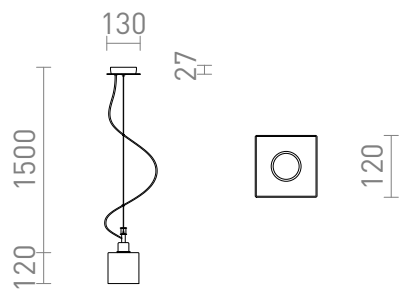

DADOS NEW

Pendant with an opal-colored glass shade and chrome-plated ceiling base.

RP EUR incl. VAT

R13821

DADOS NEW pendant opal-colored glass/chrome
230V E27 28W

98,00

3D model

manual