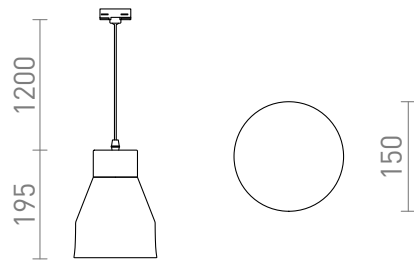

# FRUTTI FOR 3-CIRCUIT TRACKS

Pendant with a socket for E27 light sources and adapter for 3-circuit tracks.

RP EUR incl. VAT

R13818

FRUTTI for 3-circuit tracks green ceramic 230V  
E27 28W

68,00

 3D model

 manual