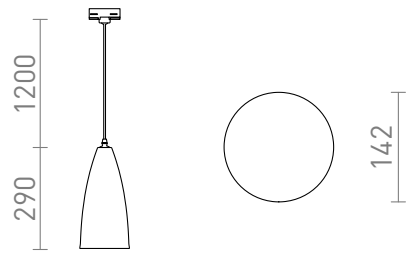

TUTTI FOR 3-CIRCUIT TRACKS

Pendant with a conical shade, E27 socket and an adapter for 3-circuit tracks. For downward illumination.

RP EUR incl. VAT

R13817

TUTTI for 3-circuit tracks orange ceramic 230V
E27 15W

88,00

3D model

manual

G13026