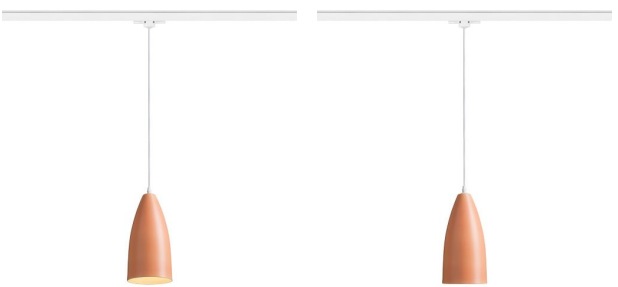

TUTTI FOR 3-CIRCUIT TRACKS

Pendant with a conical shade, E27 socket and an adapter for 3-circuit tracks. For downward illumination.

RP EUR incl. VAT

R13817

TUTTI for 3-circuit tracks orange ceramic 230V
E27 15W

88,00

3D model

manual

G13026