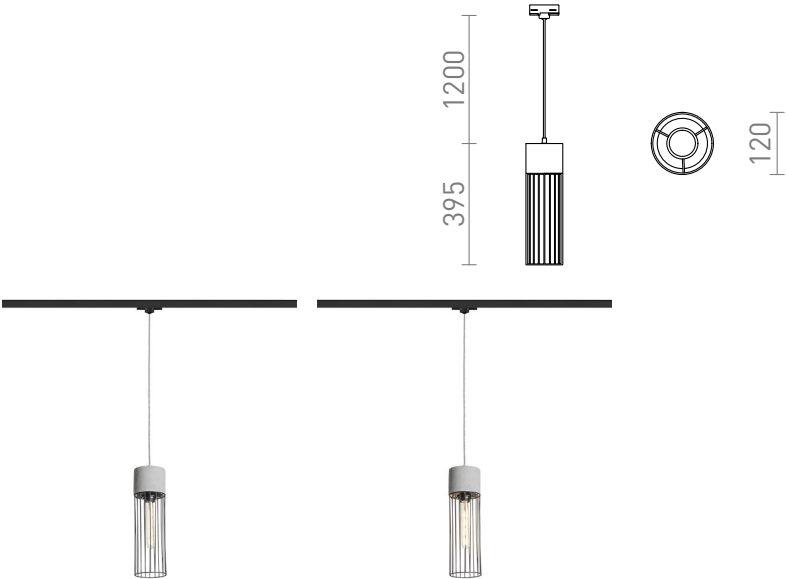

BURTON FOR 3-CIRCUIT TRACKS

Concrete pendant with a metal wire shade, E27 socket and adapter for 3-circuit tracks.

RP EUR incl. VAT

R13816

BURTON for 3-circuit tracks concrete/black 230V
E27 42W

120,00

 3D model