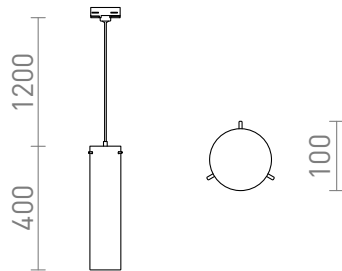

GARNISH FOR 3-CIRCUIT TRACKS

Suspended tube of clear glass with details in chrome and an adapter for 3-circuit tracks. The glass shade is enclosed at the bottom and can be fitted with suitable decorations.

RP EUR incl. VAT

R13815

GARNISH for 3-circuit tracks clear glass/chrome
230V GU10 9W

178,00

 3D model

 manual

G14558