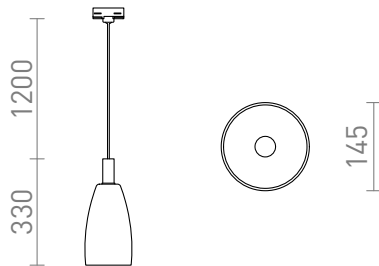

BELLINI FOR 3-CIRCUIT TRACKS

Glass pendant with lacquered details, an E14 socket for LED light sources and an adapter for 3-circuit tracks.

RP EUR incl. VAT

R13814

BELLINI for 3-circuit tracks white clear glass 230V
E14 15W

215,00

 3D model

 manual

G13725