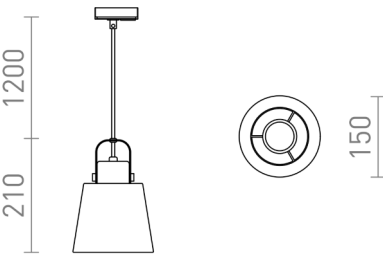

CHOUPETTE FOR 1-CIRCUIT TRACKS

Pendant for 1-circuit tracks with a textile shade, wooden details and a socket for E27 LED light sources.

RP EUR incl. VAT

R13720

CHOUPETTE for 1-circuit tracks black grey
textile/wood 230V LED E27 11W

138,00

3D model

manual

G13014