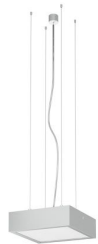

STRUCTURAL LED PENDANT 20X20

LED 12W 900 lm Ra 80

LED-pendant of aluminum profile in elegant design, with an opal-colored PMMA diffuser for downward illumination.
Comes with a transparent three-core cable.

RP EUR incl. VAT

R13709

STRUCTURAL LED 20x20 pendant brushed
aluminum 230V LED 12W 3000K

158,00

[3D model](#)

[manual](#)