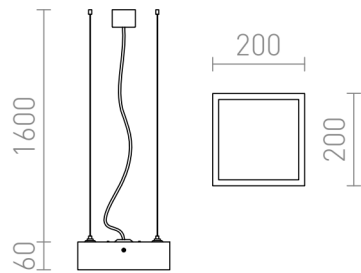

STRUCTURAL LED PENDANT 20X20

LED 12W 900 lm Ra 80

LED-pendant of aluminum profile in elegant design, with an opal-colored PMMA diffuser for downward illumination.
Comes with a transparent three-core cable.

RP EUR incl. VAT

R13709

STRUCTURAL LED 20x20 pendant brushed
aluminum 230V LED 12W 3000K

158,00

[3D model](#)

[manual](#)