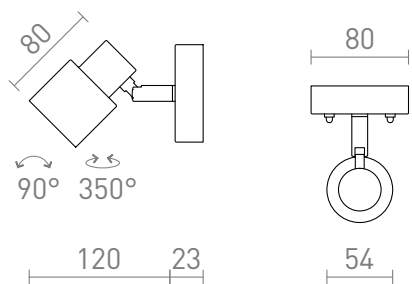

VALTO I

Ceiling or wall lamp with a directional shade and GU10 socket for LED light sources. Suitable in bathrooms.

RP EUR incl. VAT

R13696

VALTO I wall chrome 230V GU10 LED 5W IP44

48,00

IP44

 3D model

 manual

G14558