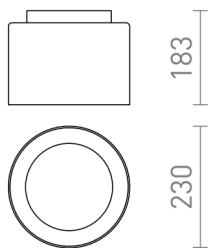

Ceiling light with a combined shade consisting of exterior clear glass and interior opal-colored glass, situated on a chrome-plated base and with an E27 socket for LED light sources. Suitable for use in bathrooms.

RP EUR incl. VAT

R13684	VENICE 23 ceiling clear glass/opal-colored glass/chrome 230V LED E27 11W IP44	188,00

IP44