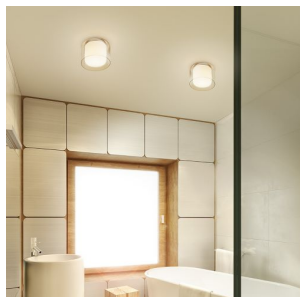

Ceiling light with a combined shade consisting of exterior clear glass and interior opal-colored glass, situated on a chrome-plated base and with an E27 socket for LED light sources. Suitable for use in bathrooms.

RP EUR incl. VAT

R13684	VENICE 23 ceiling clear glass/opal-colored glass/chrome 230V LED E27 11W IP44	188,00

IP44