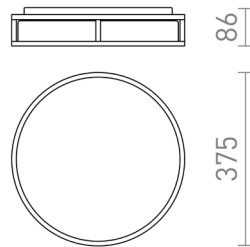

GRANDE LED 35

LED 24W 1700 lm Ra 80

Bathroom ceiling lamp with built in LED, a flat opal-colored glass cover and metal frame.

RP EUR incl. VAT

| | | |
|--------|---|--------|
| R13678 | GRANDE LED 35 ceiling opal-colored glass/chrome 230V LED 24W IP44 3000K | 278,00 |
| R13679 | GRANDE LED 35 ceiling opal-colored glass/black 230V LED 24W IP44 3000K | 268,00 |

IP44

3D model

manual