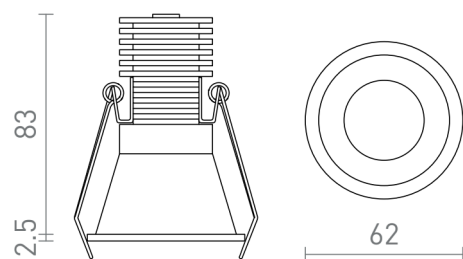

LED 7W 520 lm Ra 90

Recessed LED downlight that can be dimmed and also has the ability to change color temperature on demand - so called DIMM TO WARM. The colour can be adjusted between 3000K and 1800K. Plaster ceiling is required for installation. Suitable in wet environments such as bathrooms. TRIAC dimming.

RP EUR incl. VAT

R13667	OWEN DIMM recessed white 230V LED 7W 45° IP54 3000K - 1800K	68,00
R13668	OWEN DIMM recessed black 230V LED 7W 45° IP54 3000K - 1800K	68,00

IP54

[3D model](#)

[manual](#)