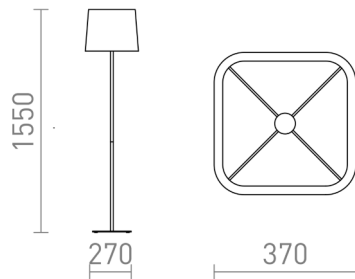

# PERTH FLOOR

A floor lamp with a square textile shade and a metal base.

RP EUR incl. VAT

R13665	PERTH floor beige/white 230V LED E27 15W	258,00
R13666	PERTH floor black/black 230V LED E27 15W	258,00

3D model