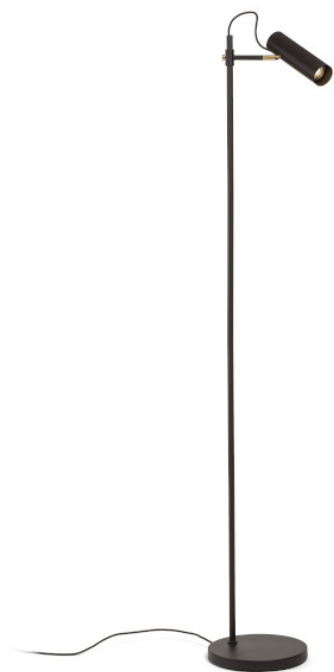

VARIA

Elegant floor lamp with a cylindric head for GU10 LED light sources. The switch is located on the back of the head piece.

RP EUR incl. VAT

R13660

VARIA floor black brass 230V LED GU10 9W

178,00

3D model