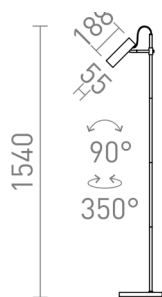

VARIA

Elegant floor lamp with a cylindric head for GU10 LED light sources. The switch is located on the back of the head piece.

RP EUR incl. VAT

R13660

VARIA floor black brass 230V LED GU10 9W

178,00

3D model