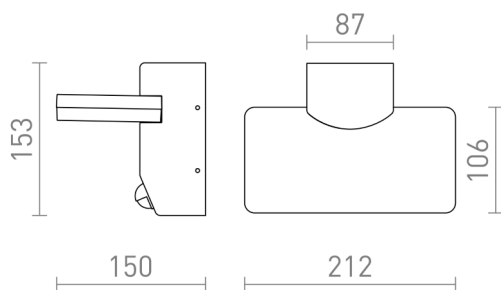

LED 12W 900 lm Ra 80

Outdoor LED wall lamp of die-cast aluminum with an opal-colored bottom cover and built-in sensor which can be configured. For downward installation only.

RP EUR incl. VAT

R13654	RINA PIR wall anthracite grey 230V LED 12W IP65 3000K	158,00

IP65