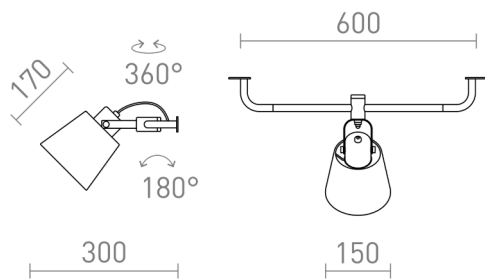

CHOUPETTE WALL

Wall lamp with a textile shade that can be moved along a wooden bar. The included cable has a wall plug for easy installation.

RP EUR incl. VAT

R13649

CHOUPETTE wall adjustable black grey
textile/wood 230V LED E27 11W

198,00

 3D model

 manual

G13014