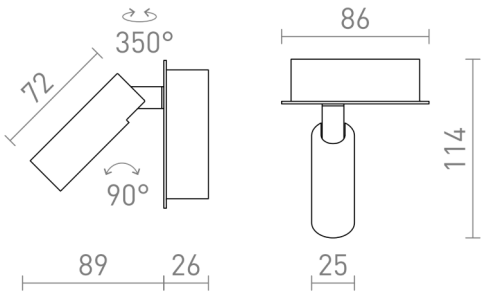

LED 3W 150 lm Ra 80

Elegant spotlight with switch and built-in LED, suitable in bedrooms. The base comes with a feed-in for cables, for the option to connect to a nearby power socket. Cable not included.

RP EUR incl. VAT

R13644	MIG wall white 230V LED 3W 30° 3000K	68,00
R13645	MIG wall black 230V LED 3W 30° 3000K	68,00
R13646	MIG wall matt nickel 230V LED 3W 30° 3000K	68,00