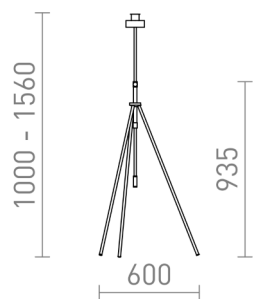

LUTON

Elegant tripod in black with brass details. Can be combined with shades that have an E27 fitting. Suitable shades:
AMBITUS 46/24, DELISA 35/30, CONNY 25/30, CONNY 35/30, RON 40/25, TEMPO 30/19.

RP EUR incl. VAT

R13640	LUTON floor base black/brass 230V LED E27 15W	150,00
--------	--	--------

3D model

manual

G13026