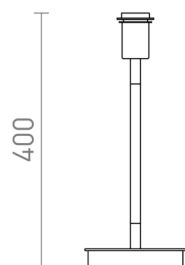

# KEITH

Table lamp stand of imitation beech with an USB port. Can be combined with shades that have a E27 fitting.  
Suitable shades: CONNY 15/30, DELI 30/20, DELISA 25/16, RON 15/20.

RP EUR incl. VAT

---

R13639	KEITH table base with USB white beech 230V LED E27 15W	98,00
--------	---	-------

---

 3D model

 manual

G13026