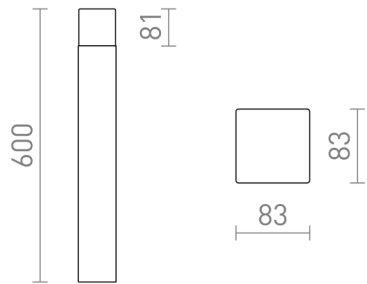

# CLYDE BOLLARD

IP44

Outdoor bollard with an opal-colored shade and E27 socket for LED light sources.

RP EUR incl. VAT

R13638

CLYDE 60 bollard anthracite grey 230V LED E27  
11W IP44

98,00

 3D model