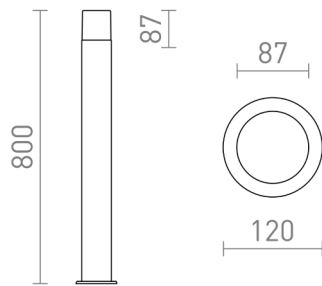

BONNIE BOLLARD

Outdoor bollard with an opal-colored shade and E27 socket for LED light sources.

RP EUR incl. VAT

R13636

BONNIE 80 bollard anthracite grey 230V LED
E27 11W IP44

120,00

IP44

 3D model