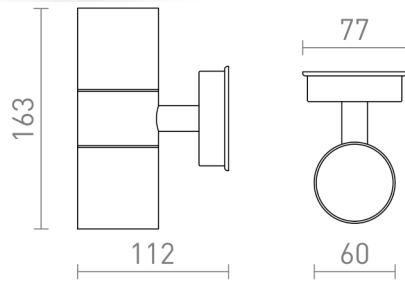

SORANO WALL

Cylindric outdoor wall light of carbon fiber with a GU10 socket for LED light sources. Carbon fiber has improved tolerance to salt water climates.

RP EUR incl. VAT

R13634	SORANO II wall black plastic 230V LED GU10 2x8W IP44	32,00
--------	---	-------

IP44

 3D model

 manual

G11841