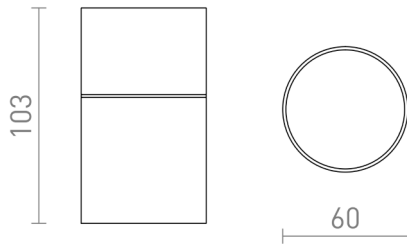

Cylindric outdoor ceiling light of carbon fiber with a GU10 socket for LED light sources. Carbon fiber has improved tolerance to salt water climates.

RP EUR incl. VAT

R13633	SORANO ceiling black plastic 230V LED GU10 8W IP44	24,00

IP44