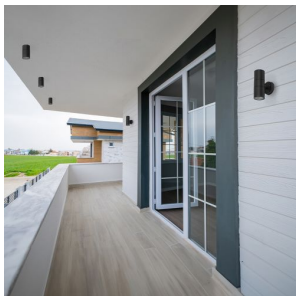

Cylindric outdoor ceiling light of carbon fiber with a GU10 socket for LED light sources. Carbon fiber has improved tolerance to salt water climates.

RP EUR incl. VAT

R13633	SORANO ceiling black plastic 230V LED GU10 8W IP44	24,00

IP44