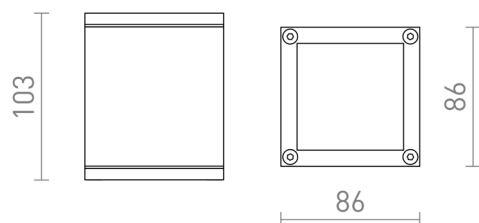

KEIG

IP65

Angular outdoor ceiling light with a GU10 socket for LED light sources.

RP EUR incl. VAT

R13631	KEIG ceiling white 230V GU10 35W IP65	38,00
R13632	KEIG ceiling black 230V LED GU10 8W IP65	48,00

 3D model