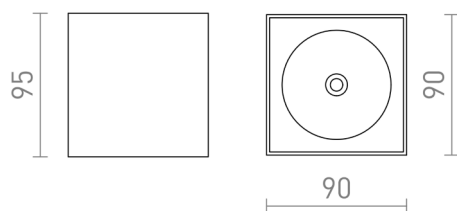

3D model

manual

.ies data