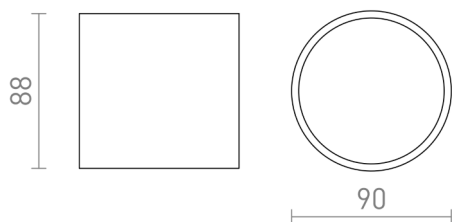

LED 6W 480 lm Ra 80

Outdoor ceiling light that has built-in LED and a clear glass bottom cover with a black trim.

RP EUR incl. VAT

R13623

SENZA R ceiling anthracite grey clear glass 230V
LED 6W IP65 3000K

88,00

IP65