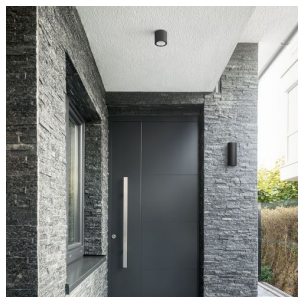

LED 6W 480 lm Ra 80

Outdoor ceiling light that has built-in LED and a clear glass bottom cover with a black trim.

RP EUR incl. VAT

R13623

SENZA R ceiling anthracite grey clear glass 230V
LED 6W IP65 3000K

88,00

IP65