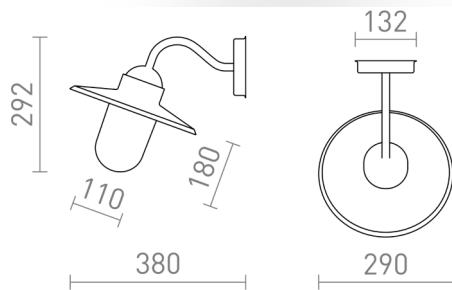

BEACON

Outdoor wall light in retro-style with an E27 socket covered by a glass dome.

RP EUR incl. VAT

R13614

BEACON wall black textured glass 230V LED
E27 15W IP44

120,00

IP44

1,68

 3D model

 manual

G13111