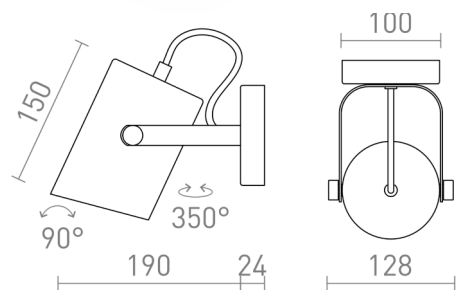

# HAREN

Massive spotlight with a E27 socket meant for directional light sources.

RP EUR incl. VAT

R13612	HAREN surface mounted copper/black 230V LED E27 15W	58,00
R13613	HAREN surface mounted black 230V LED E27 15W	48,00

 3D model

 manual

G13020