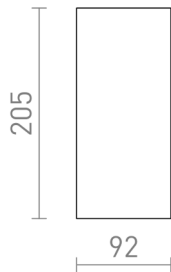

DESMOND II

IP44

Outdoor UP/DOWN wall light of aluminum with two GU10 sockets for LED light sources.

RP EUR incl. VAT

R13609	DESMOND II wall white 230V LED GU10 2x8W IP44	68,00
R13610	DESMOND II wall silver grey 230V GU10 2x35W IP44	68,00
R13611	DESMOND II wall anthracite grey 230V GU10 2x35W IP44	68,00