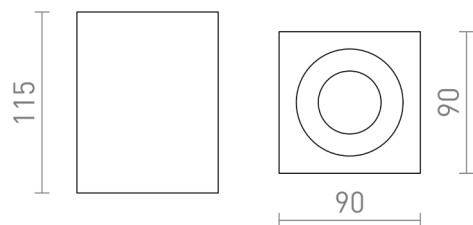

KIM

Angular ceiling light with a GU10 socket for LED light sources, suitable in bathrooms.

RP EUR incl. VAT

R13608

KIM ceiling white 230V LED GU10 7W IP65

58,00

IP65

3D model