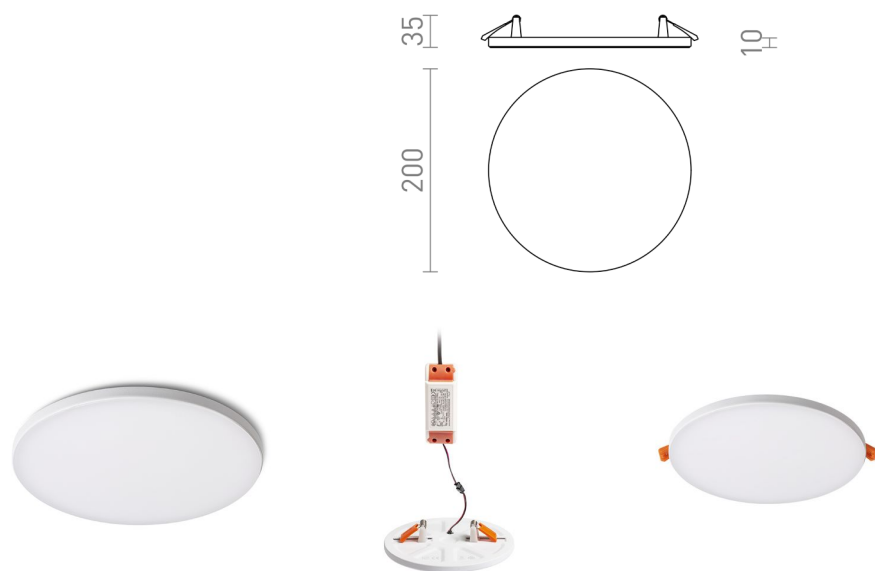

BJORK R 20

LED 18W 1800 lm Ra 80

Round LED downlight for installation into ceilings with low recess depth. De frame and design of this product is very similar to the LARISA range and is therefore a suitable match. On account of the installation springs being adjustable, the light can be installed into pre-existing ceiling holes, making it a great choice for replacing old halogen downlights.

RP EUR incl. VAT

R13586	BJORK R 20 recessed white 230V LED 18W 3000K	58,00
R13587	BJORK R 20 recessed black 230V LED 18W 3000K	58,00

3D model

PDF manual

.ies data