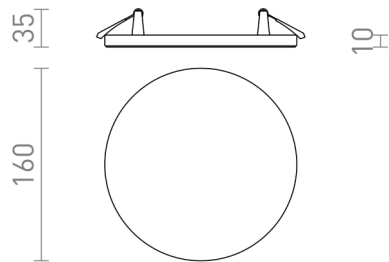

3D model

PDF manual

.ies data