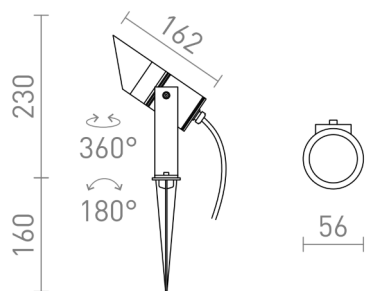

LORCA

LED 5W 316 lm Ra 80

Outdoor LED mini-spotlight on spike for ground installations. Includes a driver and 1 m power cord that does not have a plug.

RP EUR incl. VAT

R13568	LORCA on spike anthracite grey 230V LED 5W IP65 3000K	98,00
--------	--	-------

IP65

 3D model

 manual

 .ies data