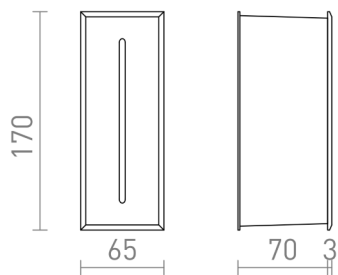

SEGNO

LED 3W Im Ra 80

Recessed outdoor wall light with built in LED that shines through a narrow slit.

RP EUR incl. VAT

R13566	SEGNO recessed white 230V LED 3W IP54 3000K	88,00
R13567	SEGNO recessed anthracite grey 230V LED 3W IP54 3000K	88,00

IP54

 3D model

17,2/6,2

,49

 manual