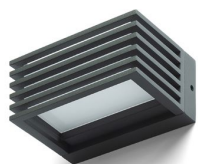

3D model

PDF manual

.ies data