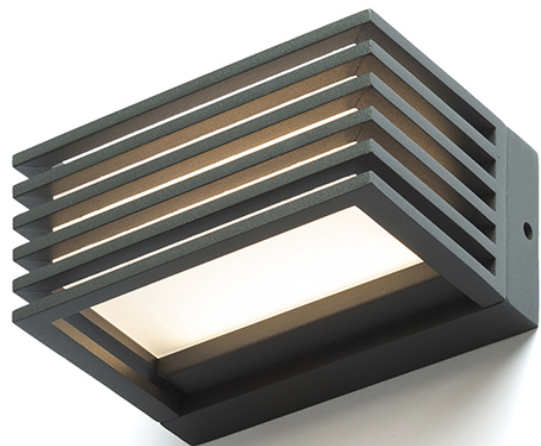

# CLAIRE 14

LED 6W 240 lm Ra 80

Outdoor LED wall light of lacquered die-cast aluminum.

RP EUR incl. VAT

R13564

CLAIRE 14 wall anthracite grey frosted acrylic  
230V LED 6W IP54 3000K

120,00