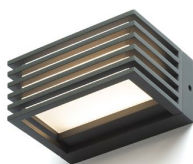

3D model

PDF manual

.ies data