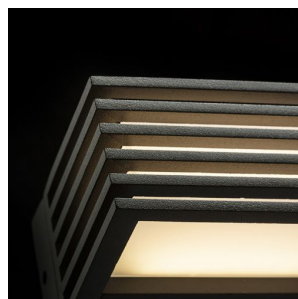

3D model

PDF manual

.ies data