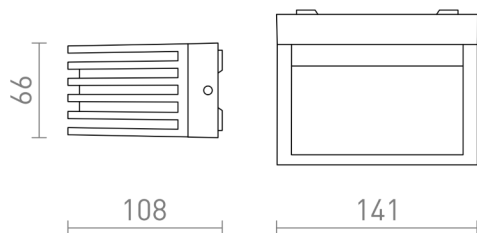

3D model

PDF manual

.ies data