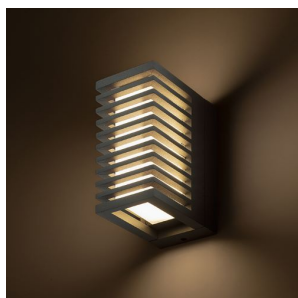

CLAIRE RC

LED 6W 143 lm Ra 80

Outdoor LED wall light of lacquered die-cast aluminum.

RP EUR incl. VAT

R13563

CLAIRE RC wall anthracite grey frosted acrylic
230V LED 6W IP54 3000K

120,00

IP54