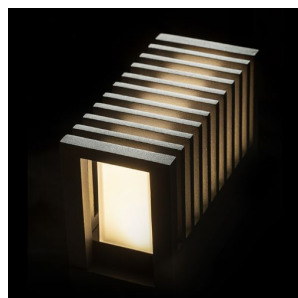

CLAIRE RC

LED 6W 143 lm Ra 80

Outdoor LED wall light of lacquered die-cast aluminum.

RP EUR incl. VAT

R13563

CLAIRE RC wall anthracite grey frosted acrylic
230V LED 6W IP54 3000K

120,00

IP54