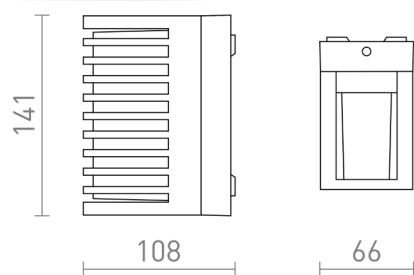

CLAIRE RC

LED 6W 143 lm Ra 80

Outdoor LED wall light of lacquered die-cast aluminum.

RP EUR incl. VAT

R13563

CLAIRE RC wall anthracite grey frosted acrylic
230V LED 6W IP54 3000K

120,00

IP54