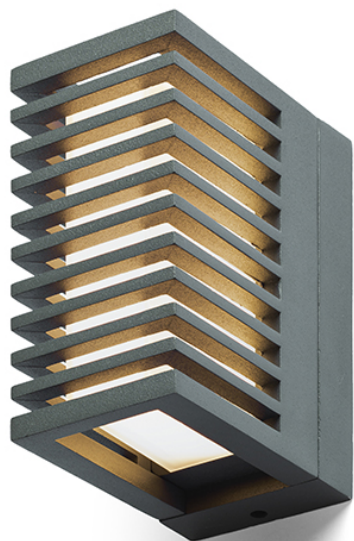

CLAIRE RC

LED 6W 143 lm Ra 80

Outdoor LED wall light of lacquered die-cast aluminum.

RP EUR incl. VAT

R13563

CLAIRE RC wall anthracite grey frosted acrylic
230V LED 6W IP54 3000K

120,00

IP54