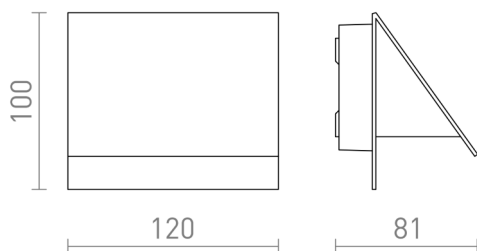

LED 5W 211 lm Ra 80

Outdoor wall lamp of aluminum with built in LED for downward illumination.

RP EUR incl. VAT

R13561	GERI wall anthracite grey 230V LED 5W IP54 3000K	88,00

IP54