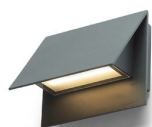

LED 5W 211 lm Ra 80

Outdoor wall lamp of aluminum with built in LED for downward illumination.

RP EUR incl. VAT

R13561	GERI wall anthracite grey 230V LED 5W IP54 3000K	88,00

IP54