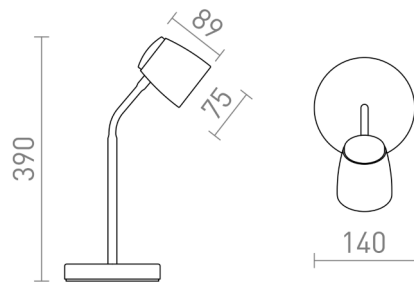

JOLI TABLE

Plastic directional table lamp for GU10 LED light sources.

RP EUR incl. VAT

R13558

JOLI table black 230V LED GU10 10W

48,00

3D model

160