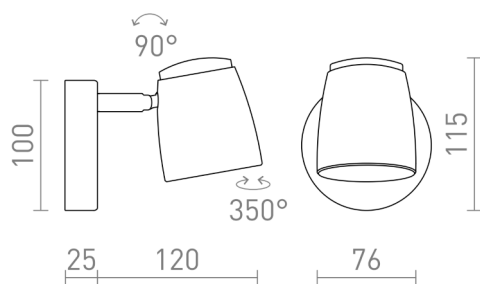

# JOLI I

Plastic directional spotlight for GU10 LED light sources.

RP EUR incl. VAT

R13556

JOLI I wall black 230V LED GU10 10W

35,00

 3D model

 manual

G11841