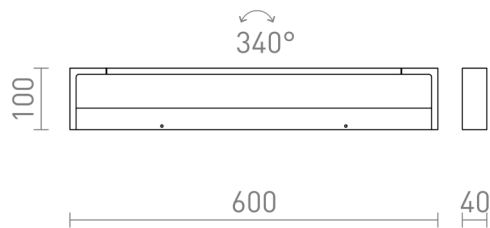

IMPERISO

LED 18W 1769 lm Ra 80

Linear LED light suitable above mirrors. The front part of the light can be turned around a horizontal axis. May be used in wet environments.

RP EUR incl. VAT

R13555

IMPERISO 60 white 230V LED 18W IP44
3000K

229,00

IP44

90°

1,605

 3D model

 manual

 .ies data