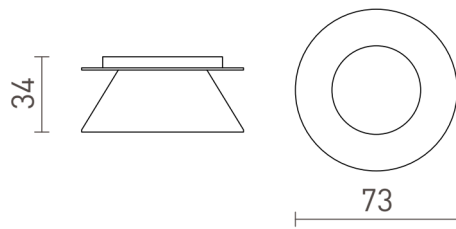

# CANTO DECORATIVE TRIM

Decorative inner shade in four color options for the CANTO ceiling light.

RP EUR incl. VAT

R13473	CANTO decorative inner shade white	6,00
R13474	CANTO decorative inner shade gold	6,00
R13475	CANTO decorative inner shade copper foil	6,00
R13476	CANTO decorative inner shade black	6,00