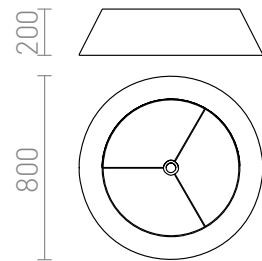

KARO 80/20

Textile shade for E27 sleeve, suitable for installation on hanging kits, eg: HEX, ELISA, ENZO, ETRE, LISA, POSTE, TRIX.

RP EUR incl. VAT

R11404

KARO 80/20 shade Alaska grey/white PVC
max. 23W

129,00

3D model

manual