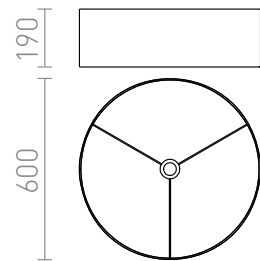

# RON 60/19 noble

Textile shade with an E27 fitting. Suitable for use with a ceiling base or pendant set. PMMA diffuser (R11869) sold separately. The diffuser is however not suitable for R11386.

RP EUR incl. VAT

**R11386**

RON 60/19 shade Pleated black max. 23W

**198,00**

 3D model

PDF manual