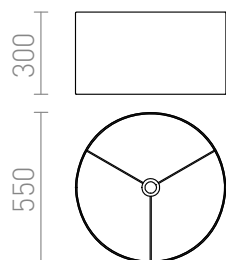

# RON 55/30

Textile shade with E27 fitting. Suitable for combination with ceiling bases, pendant sets or stands, such as: HEX, ELISA, ENZO, LISA, POSTÉ, TRIX, KOMBIX. The PMMA diffuser (G11868, G12300) can be ordered separately for the shade.