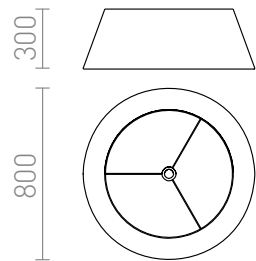

KARO 80/30 basic

Textile shade with E27 fitting. Suitable for installation with a pendant set.
Suitable accessories: HEX, ELISA, ENZO, LISA, POSTE, TRIX LATEST
EXPOSED ITEM!

RP EUR incl. VAT

R11378	KARO 80/30 shade Polycotton white/white PVC max. 23W	120,00
--------	---	--------

 3D model

 manual