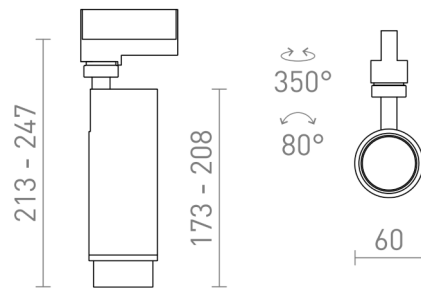

ZUMA FOR 3-CIRCUIT TRACKS

LED 20W 1000 lm Ra 80

Tubular luminaire for three-circuit track with possibility of light cone adjustment by zoom system 10- 50°. TRIAC dimming.

RP EUR incl. VAT

R13529	ZUMA DIMM for 3-circuit tracks white 230V LED 20W 10 50° 3000K	120,00
R13531	ZUMA DIMM for 3-circuit tracks black 230V LED 20W 10 50° 3000K	120,00

 3D model

 manual

 .ies data