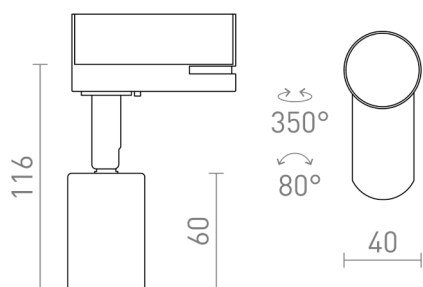

# FAX E27 FOR 3-CIRCUIT TRACKS

Minimalistic track light suitable for use with E27 reflector type light sources.

RP EUR incl. VAT

R13535	FAX E27 for 3-circuit tracks white 230V LED E27 15W	32,00
R13537	FAX E27 for 3-circuit tracks black 230V LED E27 15W	32,00

 3D model

 manual

G12067