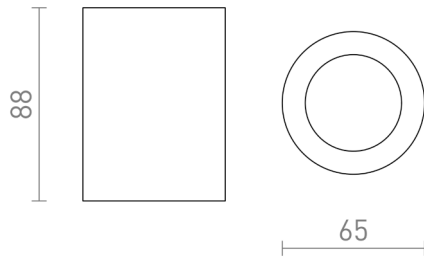

LOLA

IP54

Cylindrical ceiling light with IP-rating, suitable in bathrooms.

RP EUR incl. VAT

R13538	LOLA 88 ceiling white 230V GU10 15W IP54	48,00
R13539	LOLA 88 ceiling chrome 230V GU10 15W IP54	48,00
R13542	LOLA 88 ceiling black 230V GU10 15W IP54	48,00