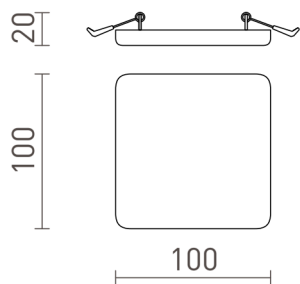

3D model

manual

.ies data