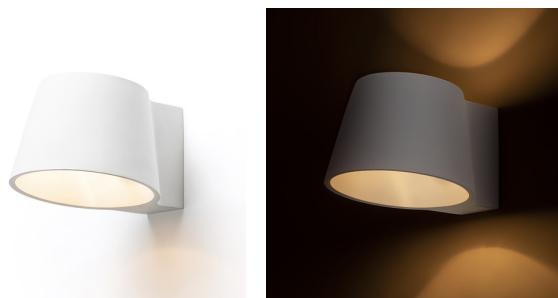

Plaster wall lamp for E14 light sources. The surface can be colored with interior paint.

RP EUR incl. VAT

R13520	BENITA wall plaster 230V LED E14 7W	88,00