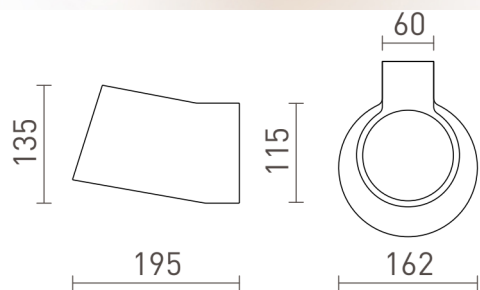

# BENITA

Plaster wall lamp for E14 light sources. The surface can be colored with interior paint.

RP EUR incl. VAT

---

R13520	BENITA wall plaster 230V LED E14 7W	88,00
--------	-------------------------------------	-------

---

 3D model

 manual

G12243